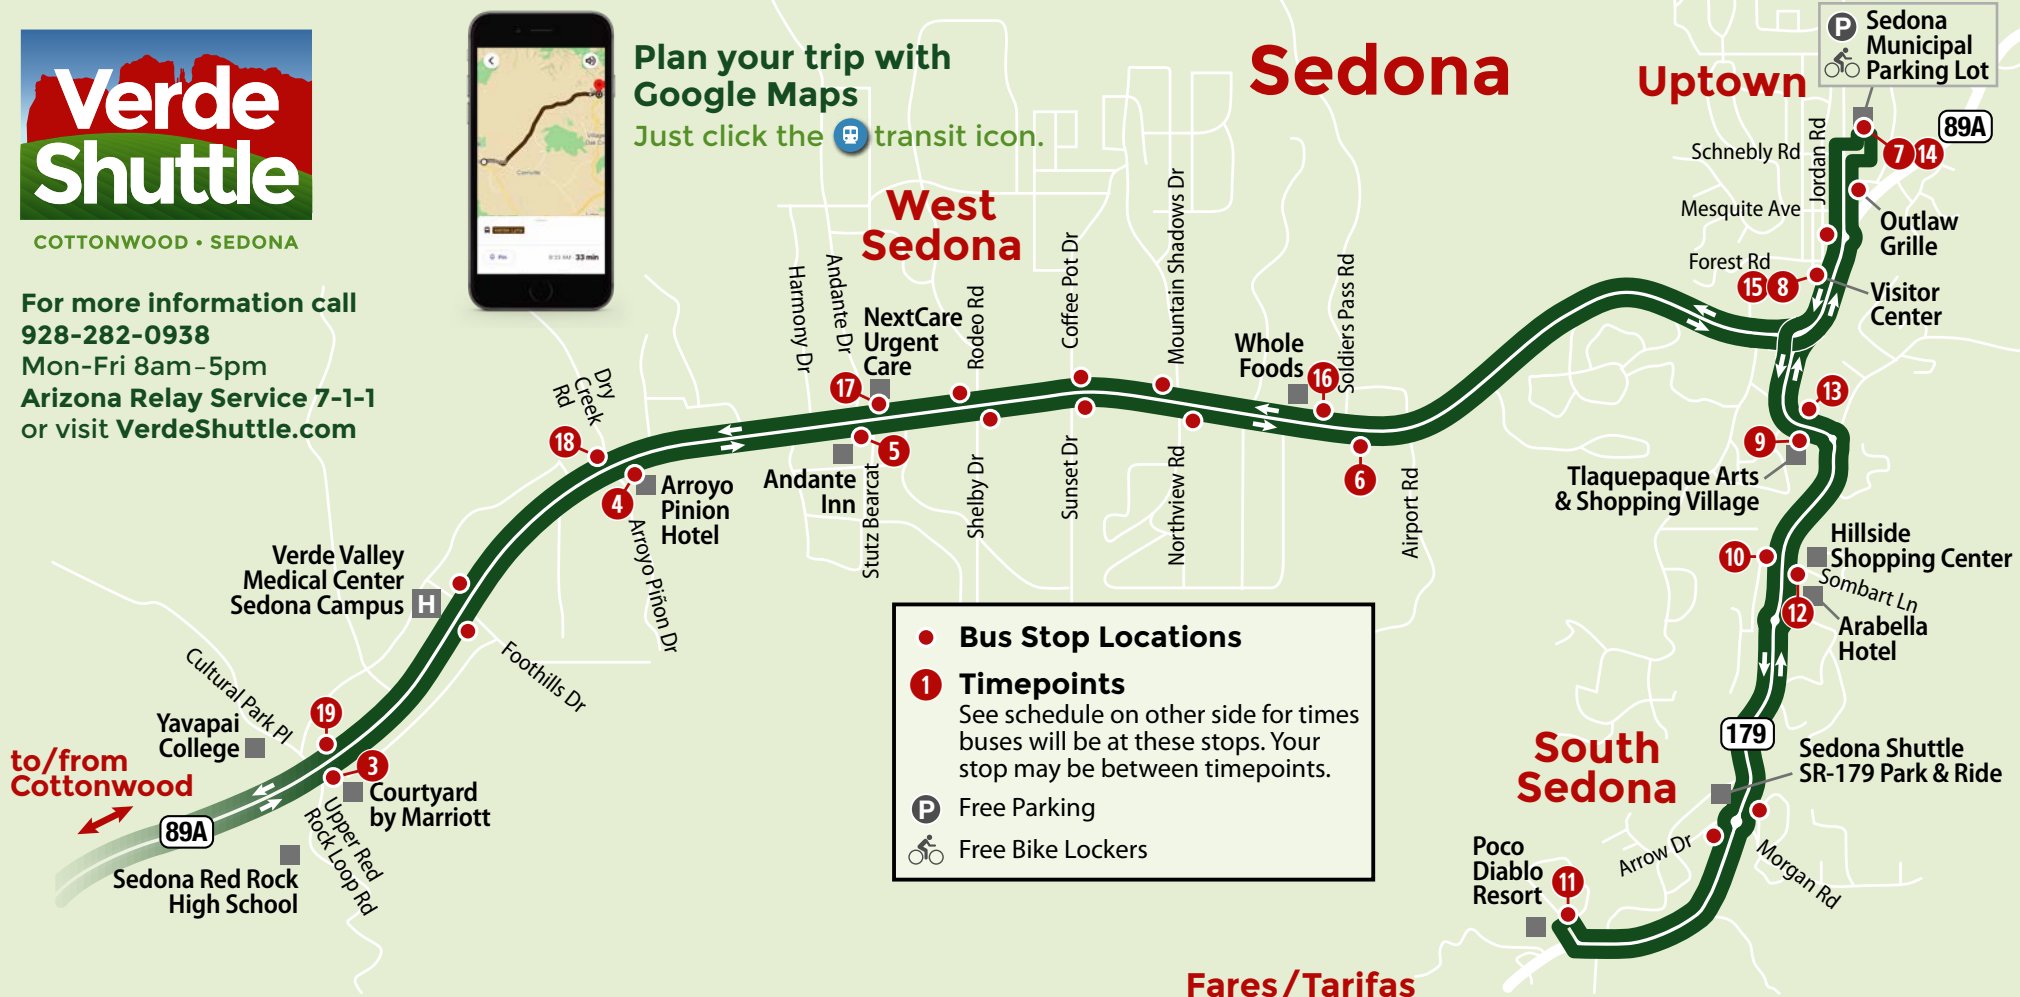

COTTONWOOD • SEDONA

For more information call
928-282-0938
 Mon-Fri 8am-5pm
 Arizona Relay Service 7-1-1
 or visit VerdeShuttle.com

Plan your trip with
Google Maps
 Just click the transit icon.

- **Bus Stop Locations**
- ① **Timepoints**
See schedule on other side for times buses will be at these stops. Your stop may be between timepoints.
- P **Free Parking**
- 🚲 **Free Bike Lockers**

Fares/Tarifas

Verde Shuttle	Regular*	Discount**
One-Way <i>Un solo sentido</i>	\$2.00	\$1.00
Trips Within Sedona <i>Viajes dentro de Sedona</i>	\$1.00	\$.50
All Access Day Pass <i>Pase de un día</i>	\$6.00	\$3.00
Monthly Pass <i>Pase mensual</i>	\$60.00	\$30.00

* Verde Shuttle cash fare includes a free transfer to/from CAT
 ** Seniors (60+), Veterans (with ID), Students (with ID), Certified LITS and Persons with Disabilities
 * La tarifa en efectivo de Verde Shuttle incluye un servicio de traslado gratuito a/desde CAT
 ** Personas mayores (60+), veteranos (con identificación), estudiantes (con identificación), LITS certificados y personas con discapacidades