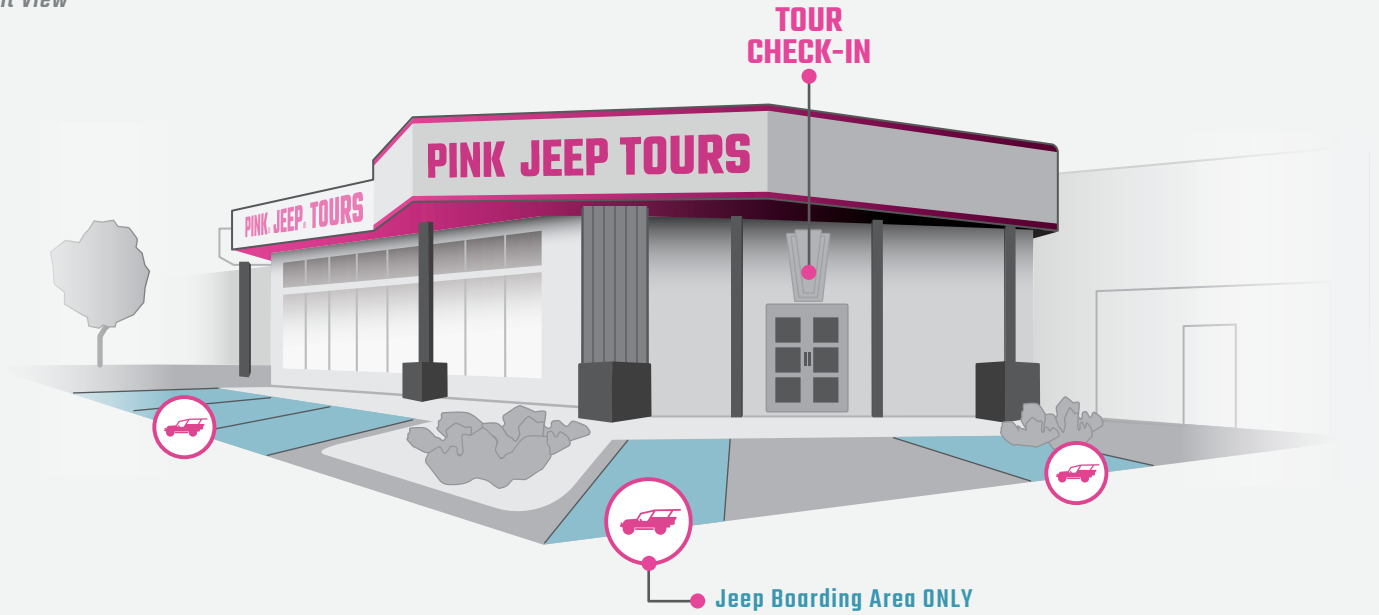

PINK JEEP TOURS

BRANSON

3310 W 76 Country Blvd Ste D, Branson, MO 65616

Front View

Aerial Parking View